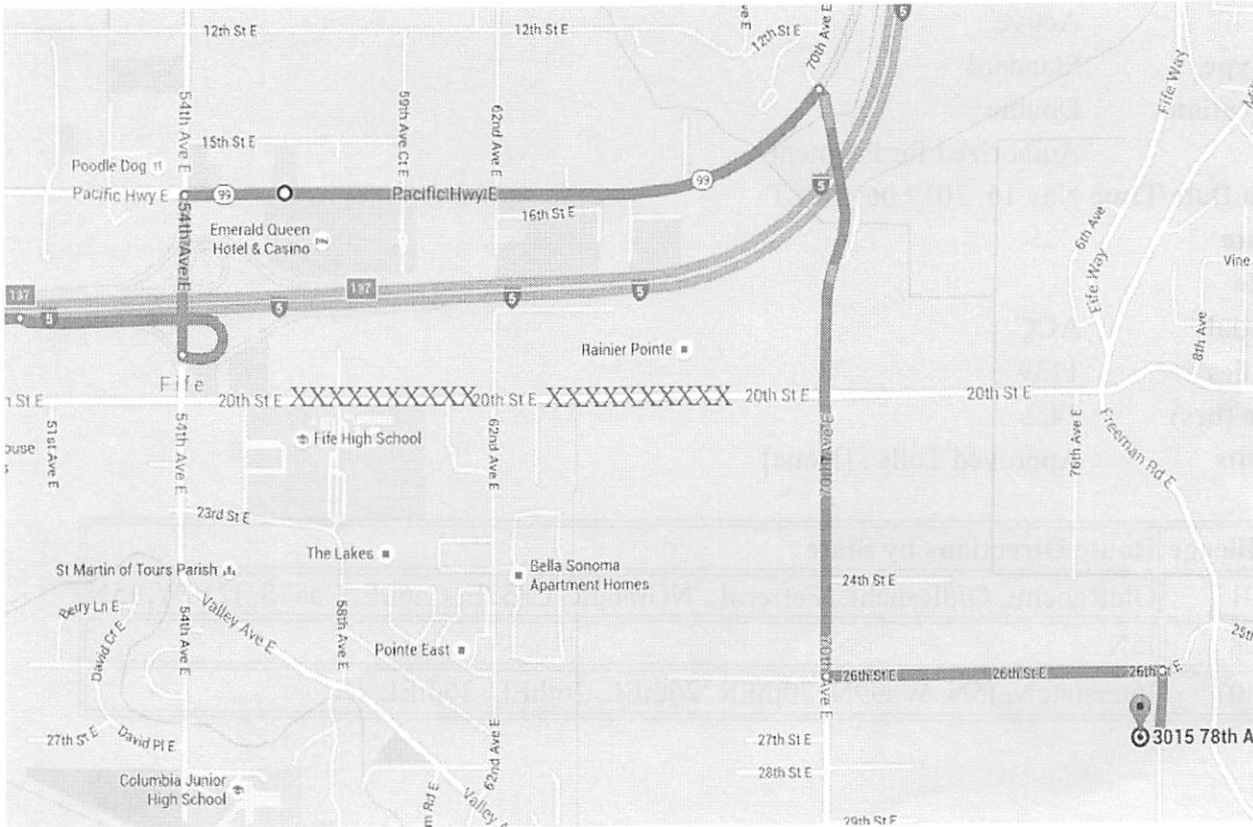

ZTAC
TACO/ 994
QTAC/3994

Locator maps are for informational purposes ONLY and are not necessarily approved routes.

Please ask Service Manager for the FedEx approved route in TMS.

Directions	Address
<p>From I-5 N, Take Exit 137, and head North on 54th Avenue. Turn Right (East) on Pacific Hwy E. and then turn Right (South) onto 70th Avenue. Turn Left (East) onto 26th Street and then Right (South) onto 78th Avenue E.</p> <p>DO NOT USE 20th Street E IN OR OUT OF FACILITY</p>	<p>TACO/994 3015 78th Avenue East Fife, WA 98424</p> <p>Phone: 253-778-7400 253-778-7449</p> <p>Fax: 253-778-7401</p>

Route Detail Report

Origin 00917/IDST
Destination 00994/TACO
Status Active
Route Type Standard
Configuration Double
Authorized for Payment
Creation Date/Time Nov 16, 2017 06:14PST
Start Date
End Date
User Initials ACC
Total Miles 1139
Runtime (hrs) 24.2
Comments Approved Tolls : [None]

State	Mileage	Route Directions by State
CA	691	OldRanchE, OldRanchL, FerreroL, NGrandR, Ca57E, Ca60E, Ca57S, I210W, I5N
OR	308	I5N
WA	140	InterstateN, I5N, Wa99N, 70thER, 26thEL, 26thEE, 26thEL