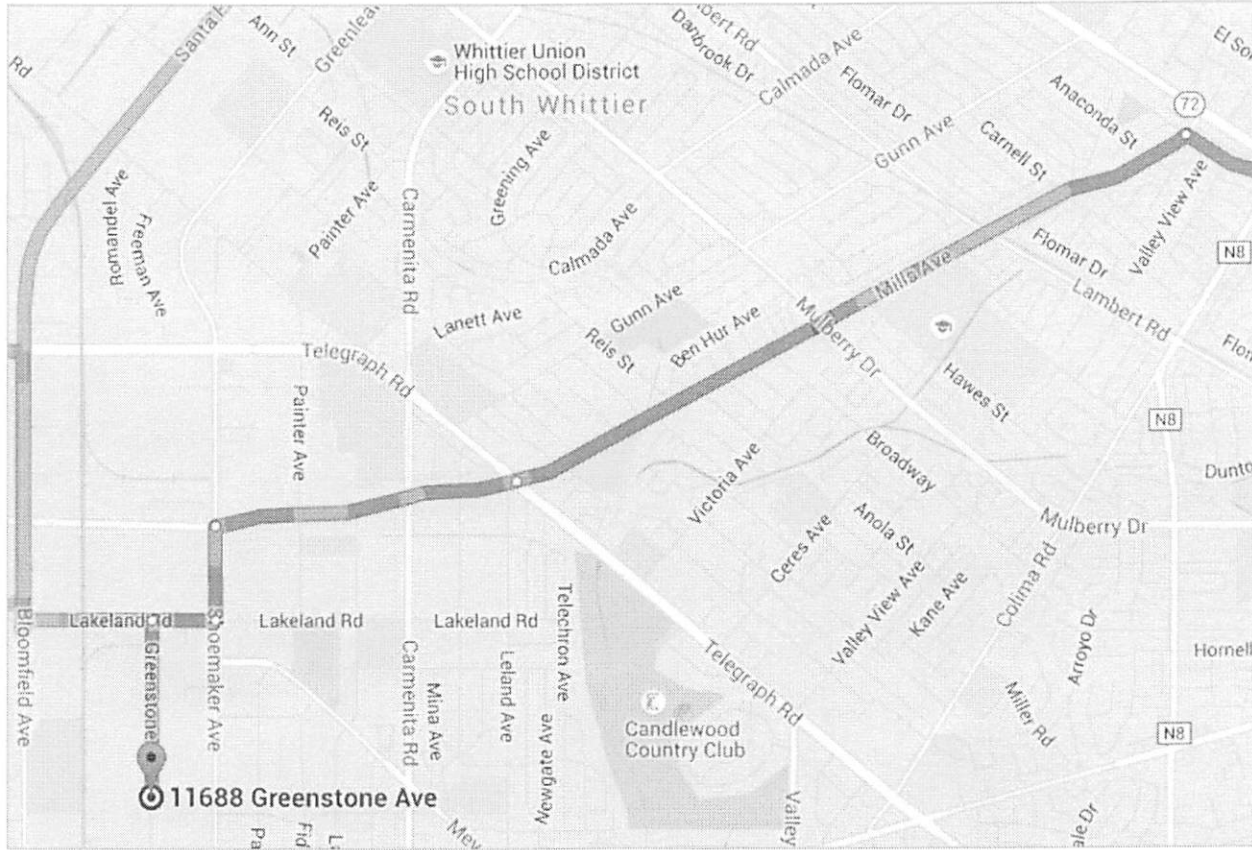

ZSFS  
SFSP - 0906  
QSFS - 3906

Locator maps are for informational purposes ONLY and are not necessarily approved routes.

Please ask Service Manager for the FedEx approved route in TMS.

Directions	Address
<p><b>From CA-60 W</b>, take Exit 15, and turn Left onto S Hacienda Blvd. Turn Right onto Colima Rd, Right onto Dalman St, Left onto Mills Ave. Continue onto E Florence Ave and turn Left onto Shoemaker Ave. Then, turn Right onto Lakeland Rd and Left onto Greenstone Ave.</p>	<p>SFSP - 906 11688 Greenstone Avenue Sante Fe Springs, CA 90670</p> <p>Phone: 562-347-1350 Fax: 562-347-1351</p>