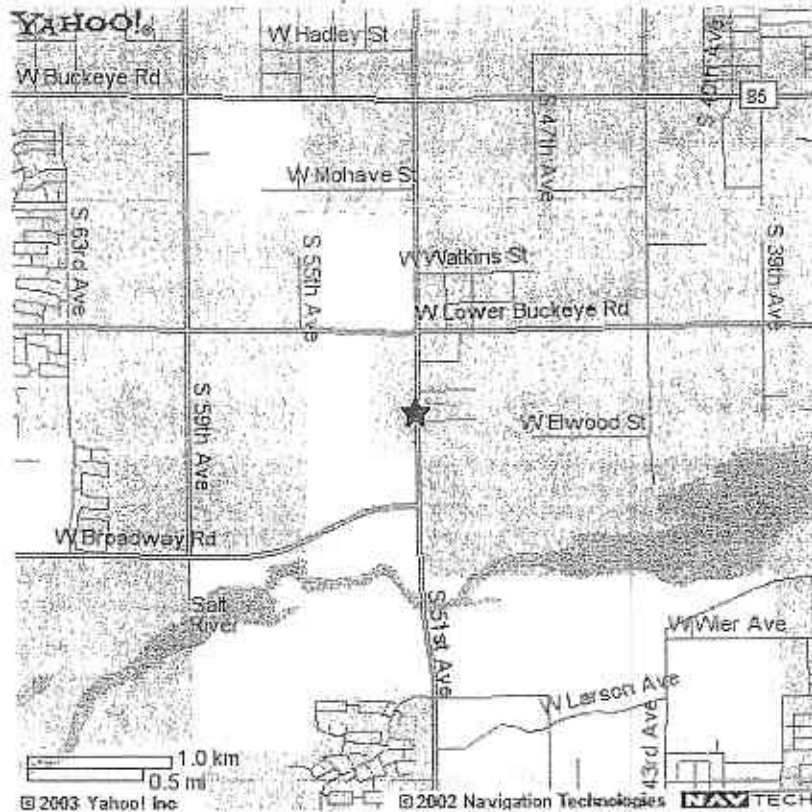

Phoenix, AZ - 850

Directions	Address
<p>Exit I-10 going either direction east or west at 51st Ave Exit, go south on 51st Ave approximately three miles as soon as you go thru intersection of 51st and Lower Buckeye terminal is on right hand side or west side of 51st Ave, the address is 3410 S. 51st Ave Phoenix, AZ 85043.</p>	<p>3410 South 51<sup>st</sup> Avenue Phoenix, AZ 85043  (602) 442-5804 Fax (602) 272-9087  Linehaul (800) 611-3379</p>

## Route Detail Report

**Origin** 0917/IDST  
**Destination** 0850/PHOE  
**Status** Active  
**Route Type** Standard  
**Configuration** Double  
 Authorized for Payment  
**Creation Date/Time** Oct 24, 2008 06:45PDT  
**Start Date**  
**End Date**  
**User Initials** SLN  
**Total Miles** 344  
**Runtime (hrs)** 7.3  
**Comments** Approved Tolls : [None]

State	Mileage	Route Directions by State
CA	202	old ranch rd e, ferrero pkwy l, n grand ave s, grand ave n, ca 57 e, ca 60 e, i 10 e
AZ	142	i 10 e, n 51st ave r, s 51st ave