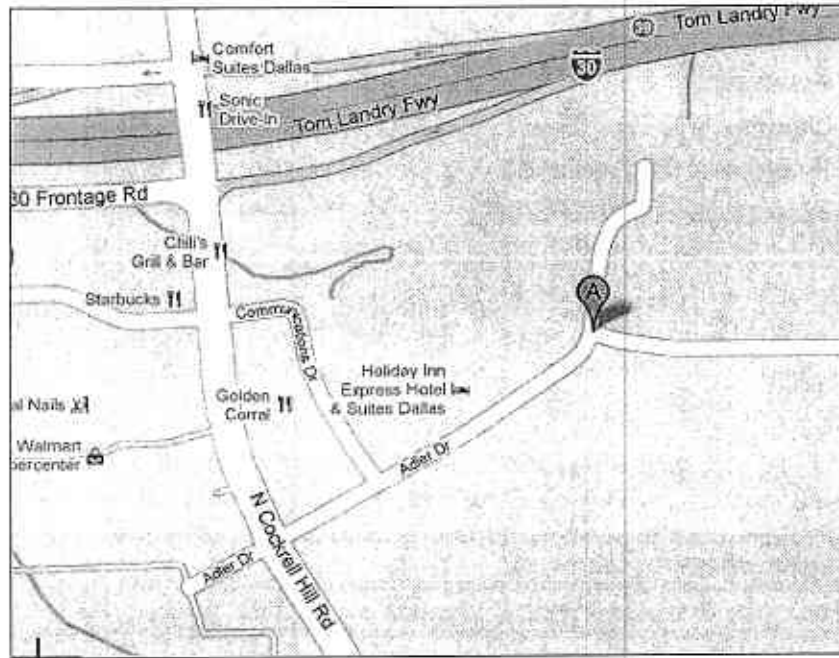

Dallas, TX – 5751

Directions	Address
<p>The DLTX Hub is located off I-30 and Cockrell Hill. You will take Exit #39 Cockrell Hill. <i>If you are traveling from the east</i> Turn Left (south). <i>If you are traveling from the west</i> Turn Right (south) on to North Cockrell Hill Road and then turn Left on to Adler Drive, to 3901. FedEx SmartPost is at the end of Adler Drive.</p>	<p>Dallas SmartPost Hub 3901 Adler Drive Dallas, TX 75211</p> <p>A&D Office 972-656-5225</p> <p>Logistics 972-656-5202</p>
<p>Special Instructions: Entrance is through Gate #1. Turn in paperwork to the A&D office which is located next to DOOR 126.</p> <p>All Outbound departures must use Gate 3.</p>	

Route Detail Report

Origin 0917/IDST
Destination 5751/DLTX
Status Active
Route Type Standard
Configuration Double
 Authorized for Payment
Creation Date/Time May 25, 2011 10:32PDT
Start Date
End Date
User Initials SLN
Total Miles 1405
Runtime (hrs) 27.5
Comments Approved Tolls : [None]

State	Mileage	Route Directions by State
CA	201	old ranch rd e, ferrero pkwy l, n grand ave r, ca 57 e, ca 60 e, i 215 s, ca 60 s, i 10 e
AZ	392	i 10 e
NM	164	i 10 e
TX	648	i 10 e, i 20 e, us 80 e, i 30 e, i 30 service west, n cockrell hill rd r, adler dr l