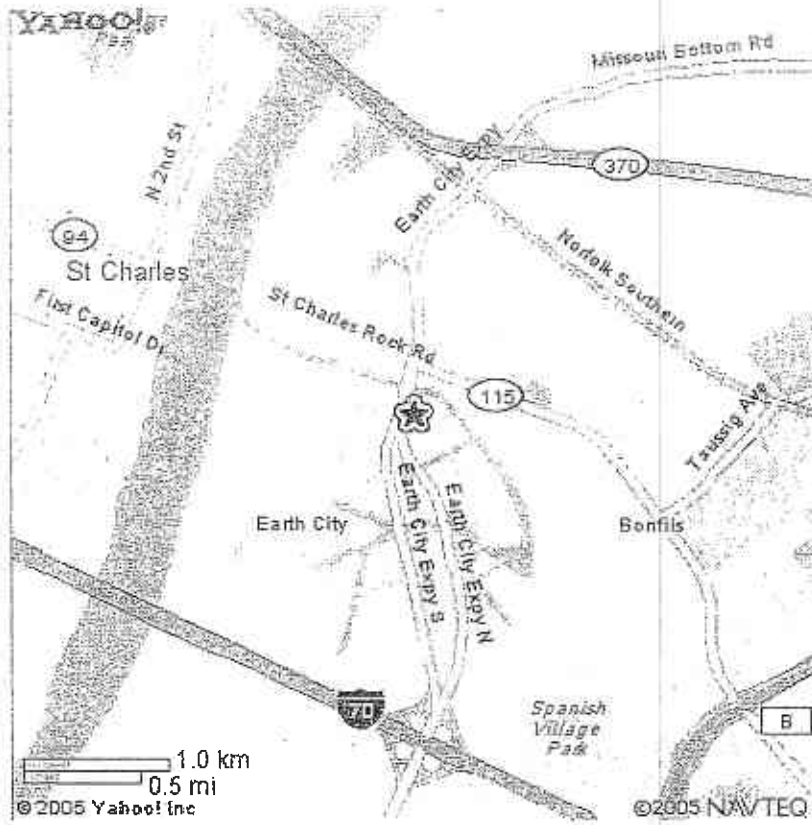

St. Louis, MO – 5631
SP Hub

Directions	Address
<p>I-70 West to exit 231B (Earth City Express Hwy North). Go to 4th red light (Rider Tail N.) and make a right turn. SmartPost is 1st bldg on the left</p>	<p>13679 Rider Trail North Earth City, MO 63045 (314) 344-4405</p>

Route Detail Report

Origin 0917/IDST
 Destination 5631/STMO
 Status Active
 Route Type Standard
 Configuration Double
 Authorized for Payment
 Toll Eligible

Creation Date/Time Dec 09, 2010 05:39PST

Start Date
 End Date

User Initials SLN
 Total Miles 1780
 Runtime (hrs) 34.9

Comments Approved Tolls : KS (I-35) #50 Wichita : US-54/400 Kellogg --> #127 Emporia: I-35 N [KTA50]^[KTA127]

State	Mileage	Route Directions by State
CA	248	old ranch rd e, ferrero pkwy l, n grand ave r, ca 57 e, ca 60 e, i 15 n, i 40 e
AZ	359	i 40 e
NM	386	i 40 e, us 54 e
TX	92	us 54 e
OK	56	us 54 e
KS	402	us 54 e, i 35 n, i 435 e
MO	237	i 435 e, i 70e , earth city expwy r, lakefront dr r