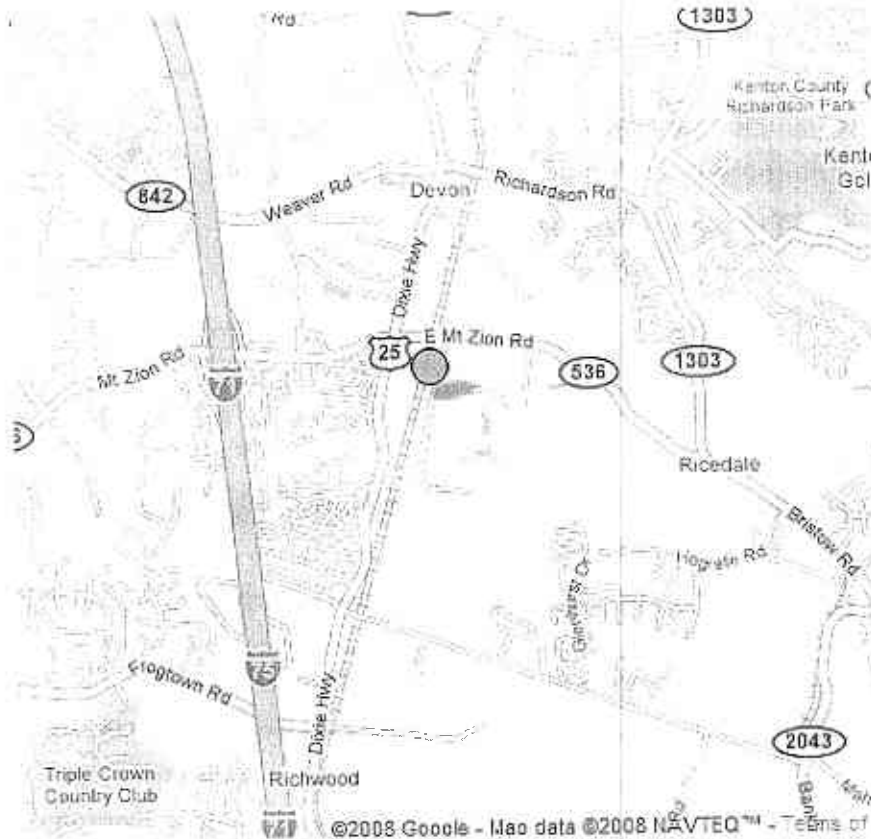

Independence, KY - 406

Locator maps are for informational purposes ONLY and are not necessarily approved routes. Please ask Service Manager for the FedEx approved route in TMS.

Directions	Address
<p>I 71/75 Southbound to the Mt. Zion Road, exit # 178 and turn left. Turn right onto Toebben Drive. Building is at the end of the road.</p> <p>I71/75 Northbound. Exit right onto Mt. Zion Road. Turn right onto Toebben Drive. Building is at the end of the road.</p>	<p>11000 Toebben Drive Independence, KY 41051</p> <p>(859)384-5700 Fax (859) 384-5740 Linehaul (800) 676-4763</p>

Route Detail Report

Origin 0917/IDST
Destination 0406/NOKY
Status Active
Route Type Standard
Configuration Double
 Authorized for Payment
 Toll Eligible

Creation Date/Time May 13, 2009 10:02PDT
Start Date
End Date

User Initials SLN
Total Miles 2142
Runtime (hrs) 42

Comments Approved Tolls : KS # 50 Wichita US-54/400 Kellogg --> KS # 127 Emporia: I-35 N [KTA50]^[KTA127]

State	Mileage	Route Directions by State
CA	249	old ranch rd e, ferrero pkwy l, n grand ave s, grand ave n, ca 57 e, ca 57 n, i 10 e, i 15 n, i 40 e
AZ	359	i 40 e
NM	386	i 40 e, us 54 e
TX	92	us 54 e
OK	56	us 54 e
KS	402	us 54 e, i 35 n, i 435 e
MO	255	i 435 e, i 70 e, i 55 n
IL	130	i 55 n, i 64 e, i 57 s, i 64 e
IN	123	i 64 e
KY	90	i 64 e, i 71 n, ky 536 e, toebben dr r