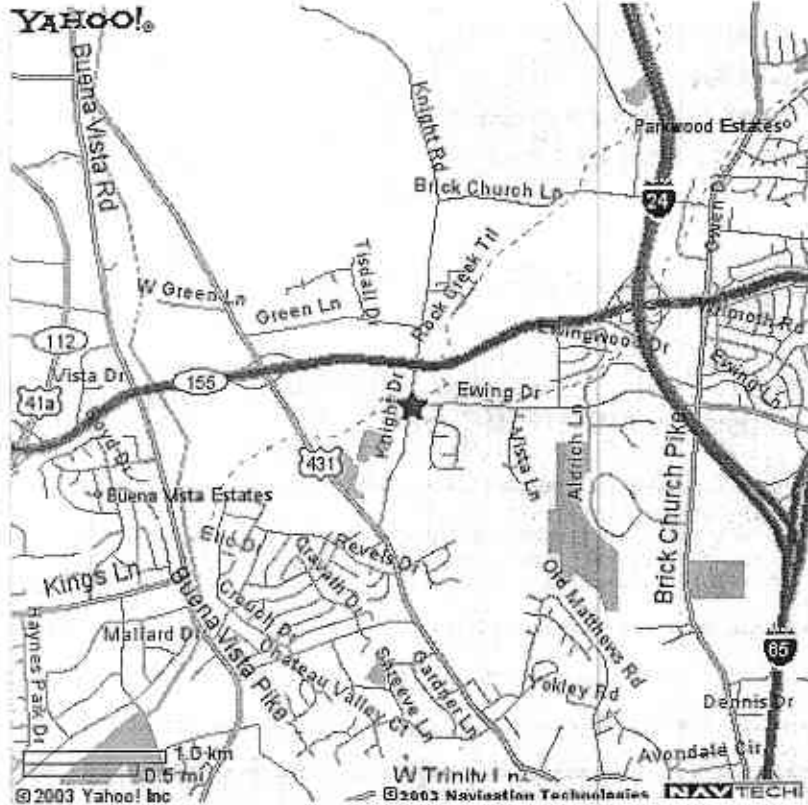

Nashville, TN – 371

Locator maps are for informational purposes ONLY and are not necessarily approved routes.

Please ask Service Manager for the FedEx approved route in TMS.

Directions	Address
<p>Traveling on I-40 East from Memphis, take Briley Pkwy East (Hwy 155). From I-65, Take Briley Pkwy West (Hwy 155). Take Briley Pkwy to Exit 19 - Whites Creek Rd. Go South on Whites Creek to 1st stop light (Knight Drive) and make a Left. The entrance to FXG-NASH is 3/4 mile down on the right - just past where you go under the Briley Pkwy over pass.</p>	<p>3301 Knight Drive Nashville, TN 37207</p> <p>(615) 299-0002 Fax (615) 299-0090</p> <p>Linehaul (800) 479-3678</p>

Route Detail Report

Origin 0917/IDST
Destination 0371/NASH
Status Active
Route Type Standard
Configuration Double
 Authorized for Payment
Creation Date/Time Oct 24, 2008 06:39PDT
Start Date
End Date
User Initials SLN
Total Miles 1988
Runtime (hrs) 39
Comments Approved Tolls : [None]

State	Mileage	Route Directions by State
CA	248	old ranch rd e, ferrero pkwy l, n grand ave s, grand ave n, ca 57 e, ca 60 e, i 15 n, i 40 e
AZ	359	i 40 e
NM	372	i 40 e
TX	177	i 40 e
OK	330	i 40 e
AR	284	i 40 e
TN	218	i 40 e, tn 155 e, us 431 s, knight rd n